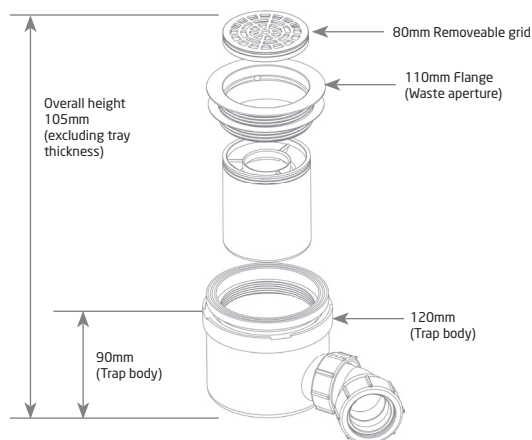

JTLINEAR WASTE

WASTE AND TRAP