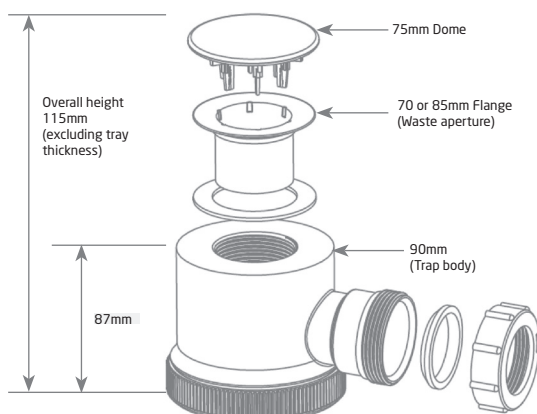

JTFLOW™ WASTE 50MM

WASTE AND TRAP

WITH THANKS

Roman Limited

Tel: 01325 311318

www.roman-showers.com

Roca

Tel: 01530 830080

www.roca.com

Smiths-Briten

Tel: 01204 675813

www.smithsbathrooms.co.uk

Savil Rubinetterie

Tel: +39 030 8900437

www.savil.it

All JT Shower Trays conform to EN14527 2010 Class 2