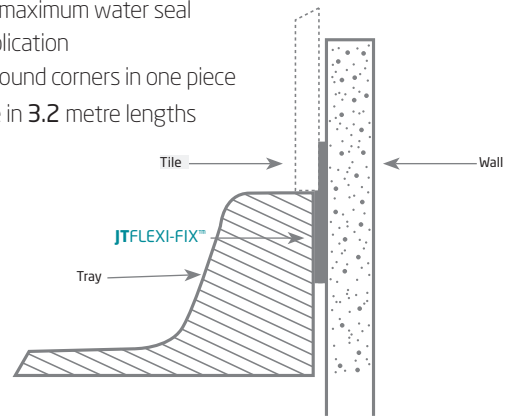

JT40® WASTE 90MM

WASTE AND TRAP

JTFLEXI-FIX™

FLEXIBLE, SELF-ADHESIVE WATERPROOF UPSTAND

- Ensures maximum water seal
- Easy application
- Wraps around corners in one piece
- Available in 3.2 metre lengths