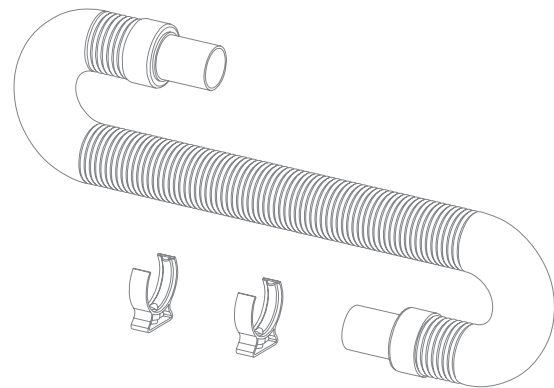

JT40® WASTE 90MM

WASTE AND TRAP

JTFLEXI-FIX™

FLEXIBLE, SELF-ADHESIVE WATERPROOF UPSTAND

- Ensures maximum water seal
- Easy application
- Wraps around corners in one piece
- Available in 3.2 metre lengths

JTLINEAR WASTE

WASTE AND TRAP

JTFLOW™ FLEXI-HOSE

JTFLOW™ WASTE 50MM

WASTE AND TRAP

WITH THANKS

Roman Limited

Tel: 01325 311318

Tel: +39 030 8900437

www.savil.it

All JT Shower Trays conform to EN14527 2010 Class 2