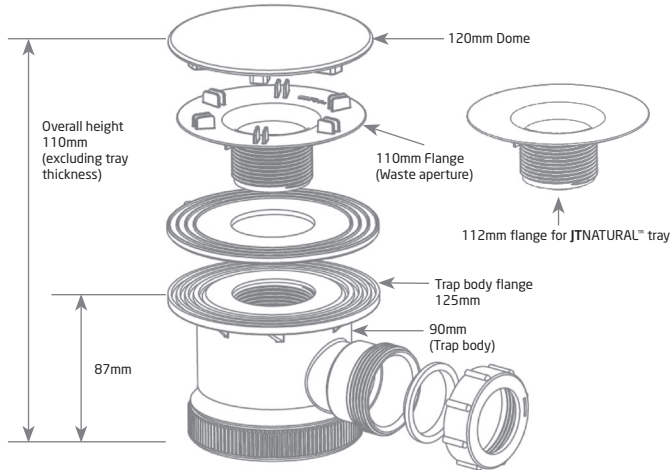

JT40® WASTE 90MM

WASTE AND TRAP

JTFLEXI-FIX™

FLEXIBLE, SELF-ADHESIVE WATERPROOF UPSTAND

- Ensures maximum water seal
- Easy application
- Wraps around corners in one piece
- Available in 3.2 metre lengths