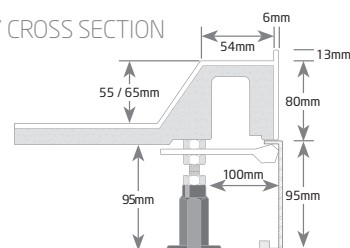

NEO ANGLE

QUADRANT

OFFSET QUADRANT

All sizes are approx

TRAY CROSS SECTION

COLOUR AVAILABILITY

ALSO AVAILABLE AT EXTRA COST

We recommend these trays are installed with a JTFLOW™ 50mm waste.