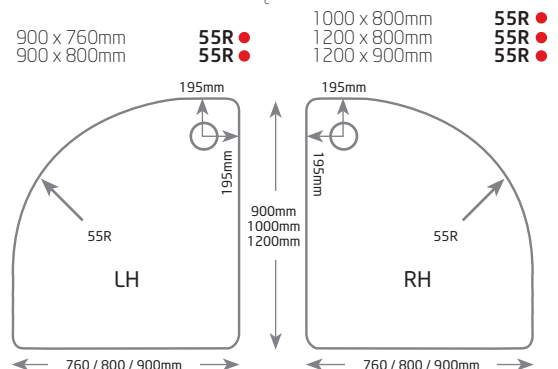

NEO ANGLE

QUADRANT

OFFSET QUADRANT

All sizes are approx

TRAY CROSS SECTION

COLOUR AVAILABILITY

ALSO AVAILABLE AT EXTRA COST

We recommend these trays are installed with a JTFLOW™ 50mm waste.