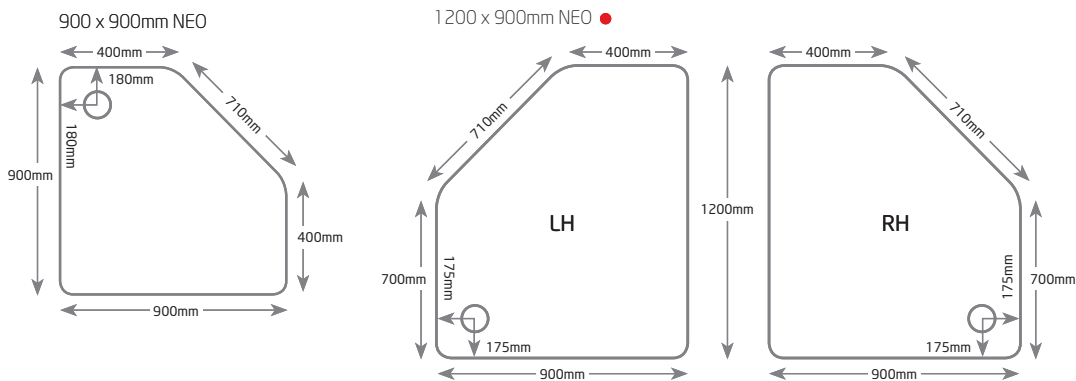

NEO ANGLE

QUADRANT

OFFSET QUADRANT

All sizes are approx

TRAY CROSS SECTION

COLOUR AVAILABILITY

ALSO AVAILABLE AT EXTRA COST

We recommend these trays are installed with a JTFLOW™ 50mm waste.