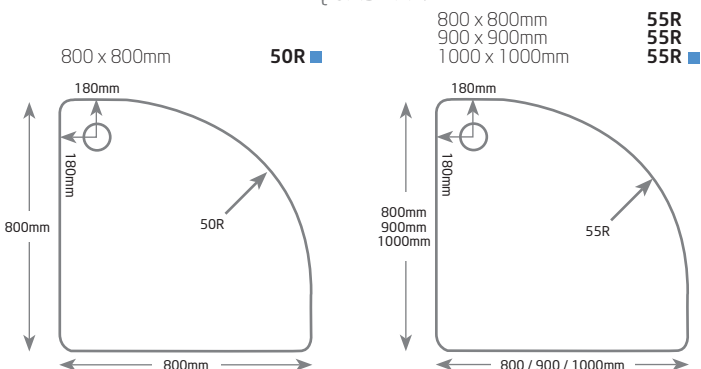

NEO ANGLE

QUADRANT

OFFSET QUADRANT

All sizes are approx

TRAY CROSS SECTION

COLOUR AVAILABILITY

ALSO AVAILABLE AT EXTRA COST

We recommend these trays are installed with a JTFLOW™ 50mm waste.