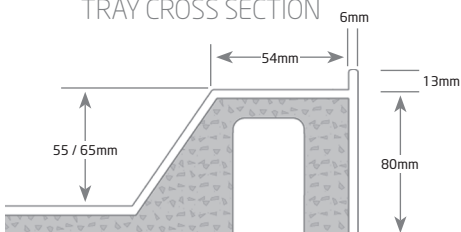

NEO ANGLE

QUADRANT

OFFSET QUADRANT

All sizes are approx

TRAY CROSS SECTION

COLOUR AVAILABILITY

ALSO AVAILABLE AT EXTRA COST

We recommend these trays are installed with a JTFLOW™ 50mm waste.