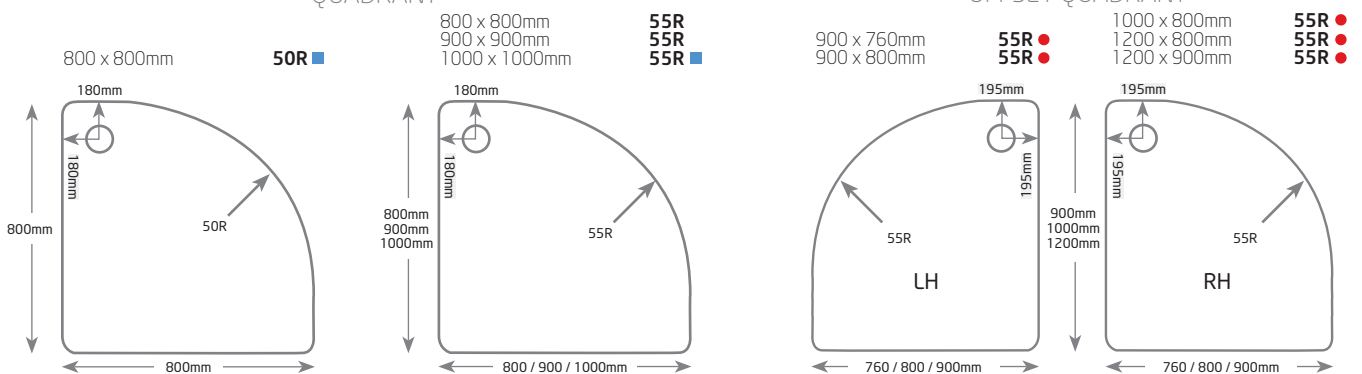

NEO ANGLE

QUADRANT

OFFSET QUADRANT

All sizes are approx

TRAY CROSS SECTION

COLOUR AVAILABILITY

ALSO AVAILABLE AT EXTRA COST

We recommend these trays are installed with a JTFLOW™ 50mm waste.