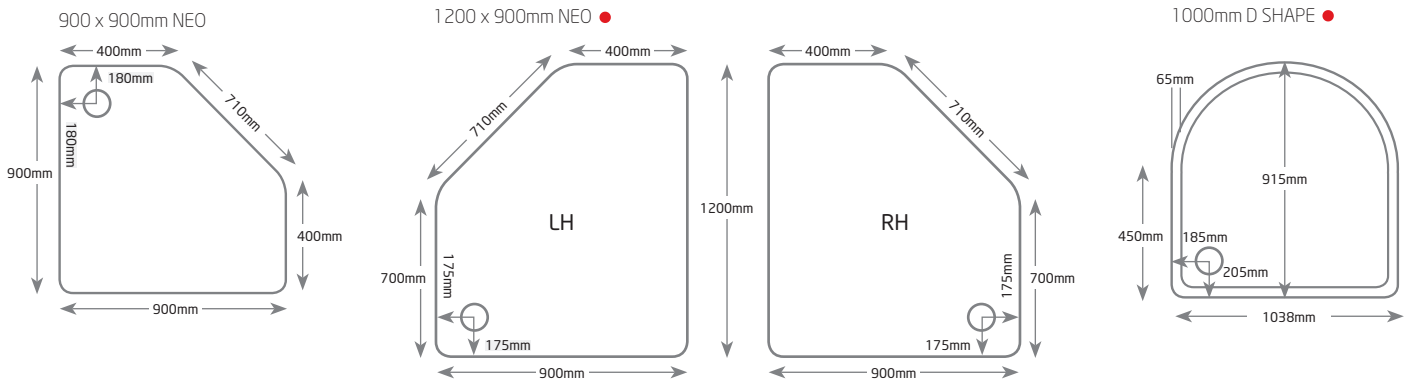

NEO ANGLE

QUADRANT

OFFSET QUADRANT

All sizes are approx

TRAY CROSS SECTION

COLOUR AVAILABILITY

ALSO AVAILABLE AT EXTRA COST

We recommend these trays are installed with a JTFLOW™ 50mm waste.