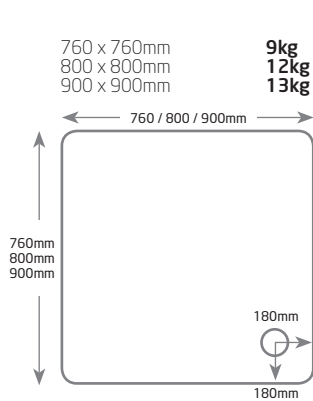

## SIDE DEFLECTORS

Overall panel height inc. bracket = 2085mm  
 Overall panel height inc. bracket & tray = 2125mm (max)  
 1900 x 1000mm and 1900 x 1200mm inc. 1 x bracing bar

## LINEAR DEFLECTOR

Overall panel height inc. bracket = 2085mm  
 Overall panel height inc. bracket & tray = 2125mm (max)  
 Inc. 2 x bracing bars

## TRAY CROSS SECTION

## INCLUDES ACCESS PANEL SET:

■ Only available in upstand

All sizes are approx