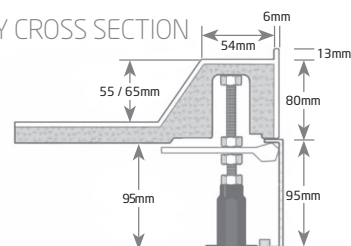

## SIDE DEFLECTORS

Overall panel height inc. bracket = 2085mm  
 Overall panel height inc. bracket & tray = 2125mm (max)  
 1900 x 1000mm and 1900 x 1200mm inc. 1 x bracing bar

## LINEAR DEFLECTOR

Overall panel height inc. bracket = 2085mm  
 Overall panel height inc. bracket & tray = 2125mm (max)  
 Inc. 2 x bracing bars

## TRAY CROSS SECTION

## BOX INCLUDES:

- SHOWER TRAY
- PANEL & LEG SET
- WASTE & FLEXI HOSE KIT
- INSTALLATION GUIDE