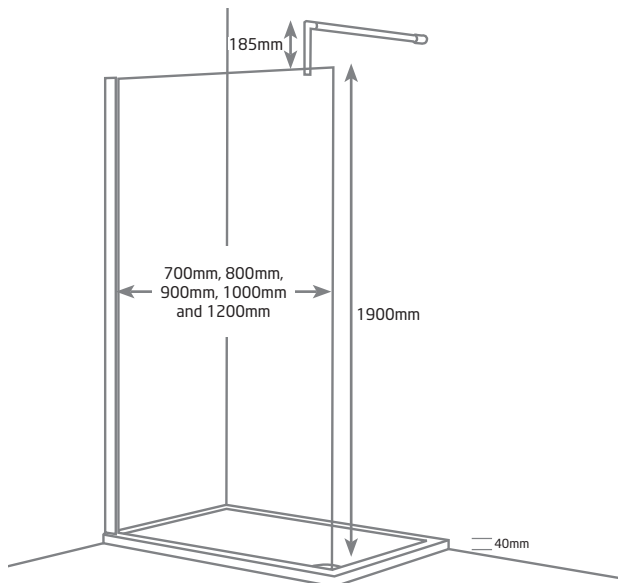

## SIDE DEFLECTORS

Overall panel height inc. bracket = 2085mm  
 Overall panel height inc. bracket & tray = 2125mm (max)  
 1900 x 1000mm and 1900 x 1200mm inc. 1 x bracing bar

## LINEAR DEFLECTOR

Overall panel height inc. bracket = 2085mm  
 Overall panel height inc. bracket & tray = 2125mm (max)  
 Inc. 2 x bracing bars

## TRAY CROSS SECTION

## BOX INCLUDES:

- SHOWER TRAY
- PANEL & LEG SET
- WASTE & FLEXI HOSE KIT
- INSTALLATION GUIDE