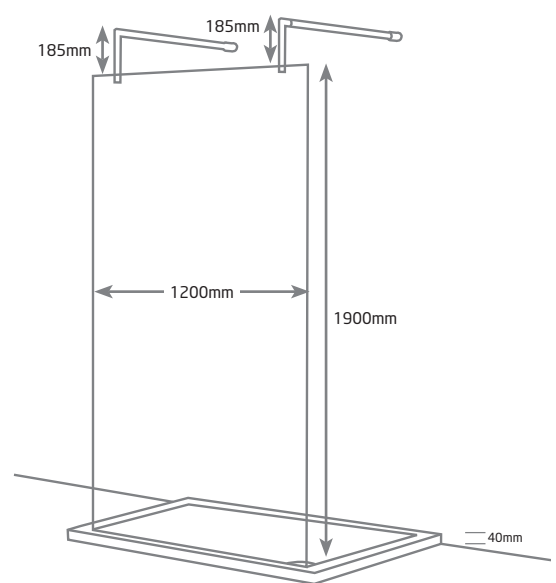

## SIDE DEFLECTORS

Overall panel height inc. bracket = 2085mm  
 Overall panel height inc. bracket & tray = 2125mm (max)  
 1900 x 1000mm and 1900 x 1200mm inc. 1 x bracing bar

## LINEAR DEFLECTOR

Overall panel height inc. bracket = 2085mm  
 Overall panel height inc. bracket & tray = 2125mm (max)  
 Inc. 2 x bracing bars

## TRAY CROSS SECTION

## BOX INCLUDES:

- SHOWER TRAY
- PANEL & LEG SET
- WASTE & FLEXI HOSE KIT
- INSTALLATION GUIDE