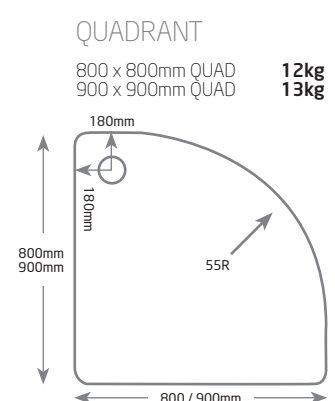

## SIDE DEFLECTORS

Overall panel height inc. bracket = 2085mm  
 Overall panel height inc. bracket & tray = 2125mm (max)  
 1900 x 1000mm and 1900 x 1200mm inc. 1 x bracing bar

## LINEAR DEFLECTOR

Overall panel height inc. bracket = 2085mm  
 Overall panel height inc. bracket & tray = 2125mm (max)  
 Inc. 2 x bracing bars

## TRAY CROSS SECTION

## INCLUDES ACCESS PANEL SET:

■ Only available in upstand

All sizes are approx