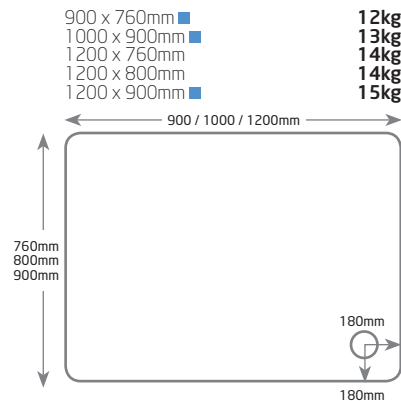

## SIDE DEFLECTORS

Overall panel height inc. bracket = 2085mm  
 Overall panel height inc. bracket & tray = 2125mm (max)  
 1900 x 1000mm and 1900 x 1200mm inc. 1 x bracing bar

## LINEAR DEFLECTOR

Overall panel height inc. bracket = 2085mm  
 Overall panel height inc. bracket & tray = 2125mm (max)  
 Inc. 2 x bracing bars

## TRAY CROSS SECTION

## INCLUDES ACCESS PANEL SET:

■ Only available in upstand

All sizes are approx