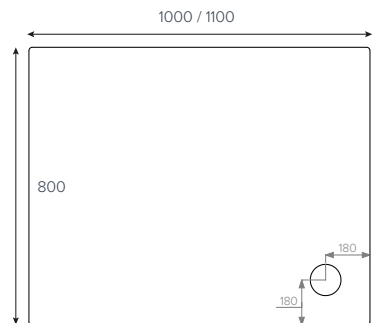

- Available in square, rectangle, quadrant and offset quadrant
- 39 size options
- Integrated 13mm tiling upstand option available
- 50mm waste outlet
- Supplied with leg set and easy-to-fit loose panels with unique fastening system
- **JTAnti-Slip™** available
- 25 year guarantee

JTMERLIN®
Square

- 700x700mm ■
- 760x760mm ■
- 800x800mm ■
- 900x900mm ■
- 1000x1000mm ■

JTMERLIN®
Rectangle

- 900x700mm ■
- 900x760mm ■
- 900x800mm ■

JTMERLIN®
Rectangle

- 1000x700mm ■
- 1000x760mm ■
- 1000x900mm ■

JTMERLIN®
Rectangle

- 800x700mm
- 1100x700mm
- 1100x760mm

JTMERLIN®
Rectangle

- 1000x800mm ■
- 1100x800mm ■

JTMERLIN®
Rectangle

- 1200x700mm ■
- 1200x760mm ■
- 1200x800mm ■
- 1200x900mm ■
- 1200x1000mm

JTMERLIN®
Rectangle

- 1400x800mm
- 1400x900mm ■
- 1500x760mm
- 1600x800mm
- 1700x700mm

JTMERLIN®
Quadrant

- 800x800mm ■
- 900x900mm ■
- 1000x1000mm ●

JTMERLIN®
Offset Quadrant

- 900x760mm
- 900x800mm
- 1000x800mm
- 1200x800mm
- 1200x900mm