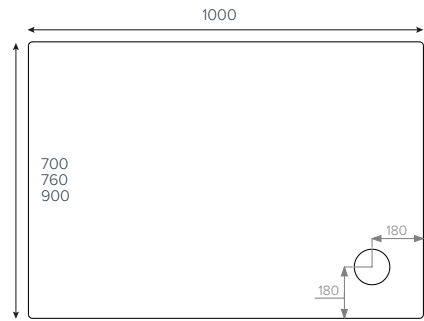

- Available in square, rectangle, quadrant and offset quadrant
- 39 size options
- Integrated 13mm tiling upstand option available
- 50mm waste outlet
- Supplied with leg set and easy-to-fit loose panels with unique fastening system
- **JTAnti-Slip™** available
- 25 year guarantee

JTMERLIN®
Square

- 700x700mm ■
- 760x760mm ■
- 800x800mm ■
- 900x900mm ■
- 1000x1000mm ■

JTMERLIN®
Rectangle

- 900x700mm ■
- 900x760mm ■
- 900x800mm ■

JTMERLIN®
Rectangle

- 1000x700mm ■
- 1000x760mm ■
- 1000x900mm ■

JTMERLIN®
Rectangle

- 800x700mm
- 1100x700mm
- 1100x760mm

JTMERLIN®
Rectangle

- 1000x800mm ■
- 1100x800mm ■

JTMERLIN®
Rectangle

- 1200x700mm ■
- 1200x760mm ■
- 1200x800mm ■
- 1200x900mm ■
- 1200x1000mm

JTMERLIN®
Rectangle

- 1400x800mm
- 1400x900mm ■
- 1500x760mm
- 1600x800mm
- 1700x700mm

JTMERLIN®
Quadrant

- 800x800mm ■
- 900x900mm ■
- 1000x1000mm ●

JTMERLIN®
Offset Quadrant

- 900x760mm
- 900x800mm
- 1000x800mm
- 1200x800mm
- 1200x900mm