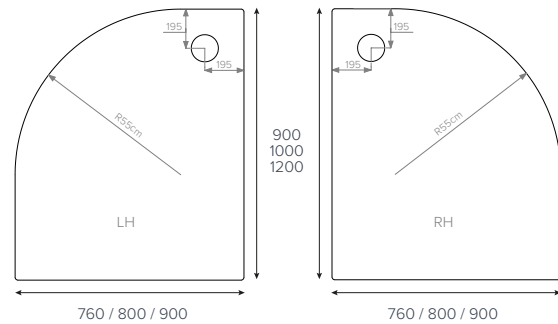

JTMERLIN®
Square

- 700x700mm ■
- 760x760mm ■
- 800x800mm ■
- 900x900mm ■
- 1000x1000mm ■

JTMERLIN®
Rectangle

- 900x700mm ■
- 900x760mm ■
- 900x800mm ■

JTMERLIN®
Rectangle

- 1000x700mm ■
- 1000x760mm ■
- 1000x900mm ■

JTMERLIN®
Rectangle

- 800x700mm
- 1100x700mm
- 1100x760mm

JTMERLIN®
Rectangle

- 1000x800mm ■
- 1100x800mm ■

JTMERLIN®
Rectangle

- 1200x700mm ■
- 1200x760mm ■
- 1200x800mm ■
- 1200x900mm ■
- 1200x1000mm

JTMERLIN®
Rectangle

- 1400x800mm
- 1400x900mm ■
- 1500x760mm
- 1600x800mm
- 1700x700mm

JTMERLIN®
Quadrant

- 800x800mm ■
- 900x900mm ■
- 1000x1000mm ●

JTMERLIN®
Offset Quadrant

- 900x760mm
- 900x800mm
- 1000x800mm
- 1200x800mm
- 1200x900mm