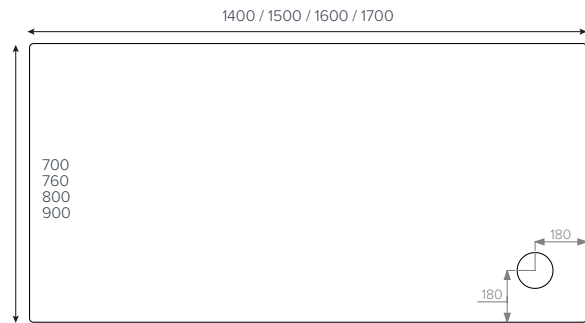

JTMERLIN®
Square

- 700x700mm ■
- 760x760mm ■
- 800x800mm ■
- 900x900mm ■
- 1000x1000mm ■

JTMERLIN®
Rectangle

- 900x700mm ■
- 900x760mm ■
- 900x800mm ■

JTMERLIN®
Rectangle

- 1000x700mm ■
- 1000x760mm ■
- 1000x900mm ■

JTMERLIN®
Rectangle

- 800x700mm
- 1100x700mm
- 1100x760mm

JTMERLIN®
Rectangle

- 1000x800mm ■
- 1100x800mm ■

JTMERLIN®
Rectangle

- 1200x700mm ■
- 1200x760mm ■
- 1200x800mm ■
- 1200x900mm ■
- 1200x1000mm

JTMERLIN®
Rectangle

- 1400x800mm
- 1400x900mm ■
- 1500x760mm
- 1600x800mm
- 1700x700mm

JTMERLIN®
Quadrant

- 800x800mm ■
- 900x900mm ■
- 1000x1000mm ●

JTMERLIN®
Offset Quadrant

- 900x760mm
- 900x800mm
- 1000x800mm
- 1200x800mm
- 1200x900mm