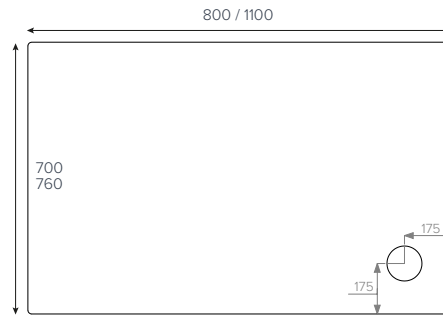

- Available in square, rectangle, quadrant and offset quadrant
- 39 size options
- Integrated 13mm tiling upstand option available
- 50mm waste outlet
- Supplied with leg set and easy-to-fit loose panels with unique fastening system
- **JTAnti-Slip™** available
- 25 year guarantee

JTMERLIN®
Square

- 700x700mm ■
- 760x760mm ■
- 800x800mm ■
- 900x900mm ■
- 1000x1000mm ■

JTMERLIN®
Rectangle

- 900x700mm ■
- 900x760mm ■
- 900x800mm ■

JTMERLIN®
Rectangle

- 1000x700mm ■
- 1000x760mm ■
- 1000x900mm ■

JTMERLIN®
Rectangle

- 800x700mm
- 1100x700mm
- 1100x760mm

JTMERLIN®
Rectangle

- 1000x800mm ■
- 1100x800mm ■

JTMERLIN®
Rectangle

- 1200x700mm ■
- 1200x760mm ■
- 1200x800mm ■
- 1200x900mm ■
- 1200x1000mm

JTMERLIN®
Rectangle

- 1400x800mm
- 1400x900mm ■
- 1500x760mm
- 1600x800mm
- 1700x700mm

JTMERLIN®
Quadrant

- 800x800mm ■
- 900x900mm ■
- 1000x1000mm ●

JTMERLIN®
Offset Quadrant

- 900x760mm
- 900x800mm
- 1000x800mm
- 1200x800mm
- 1200x900mm