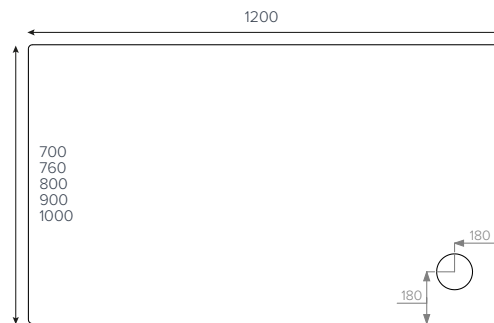

- Available in square, rectangle, quadrant and offset quadrant
- 39 size options
- Integrated 13mm tiling upstand option available
- 50mm waste outlet
- Supplied with leg set and easy-to-fit loose panels with unique fastening system
- **JTAnti-Slip™** available
- 25 year guarantee

JTMERLIN®
Square

- 700x700mm ■
- 760x760mm ■
- 800x800mm ■
- 900x900mm ■
- 1000x1000mm ■

JTMERLIN®
Rectangle

- 900x700mm ■
- 900x760mm ■
- 900x800mm ■

JTMERLIN®
Rectangle

- 1000x700mm ■
- 1000x760mm ■
- 1000x900mm ■

JTMERLIN®
Rectangle

- 800x700mm
- 1100x700mm
- 1100x760mm

JTMERLIN®
Rectangle

- 1000x800mm ■
- 1100x800mm ■

JTMERLIN®
Rectangle

- 1200x700mm ■
- 1200x760mm ■
- 1200x800mm ■
- 1200x900mm ■
- 1200x1000mm

JTMERLIN®
Rectangle

- 1400x800mm
- 1400x900mm ■
- 1500x760mm
- 1600x800mm
- 1700x700mm

JTMERLIN®
Quadrant

- 800x800mm ■
- 900x900mm ■
- 1000x1000mm ●

JTMERLIN®
Offset Quadrant

- 900x760mm
- 900x800mm
- 1000x800mm
- 1200x800mm
- 1200x900mm