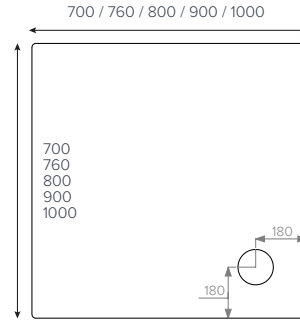

- Available in square, rectangle, quadrant and offset quadrant
- 39 size options
- Integrated 13mm tiling upstand option available
- 50mm waste outlet
- Supplied with leg set and easy-to-fit loose panels with unique fastening system
- **JTAnti-Slip™** available
- 25 year guarantee

JTMERLIN®
Square

- 700x700mm ■
- 760x760mm ■
- 800x800mm ■
- 900x900mm ■
- 1000x1000mm ■

JTMERLIN®
Rectangle

- 900x700mm ■
- 900x760mm ■
- 900x800mm ■

JTMERLIN®
Rectangle

- 1000x700mm ■
- 1000x760mm ■
- 1000x900mm ■

JTMERLIN®
Rectangle

- 800x700mm
- 1100x700mm
- 1100x760mm

JTMERLIN®
Rectangle

- 1000x800mm ■
- 1100x800mm ■

JTMERLIN®
Rectangle

- 1200x700mm ■
- 1200x760mm ■
- 1200x800mm ■
- 1200x900mm ■
- 1200x1000mm

JTMERLIN®
Rectangle

- 1400x800mm
- 1400x900mm ■
- 1500x760mm
- 1600x800mm
- 1700x700mm

JTMERLIN®
Quadrant

- 800x800mm ■
- 900x900mm ■
- 1000x1000mm ●

JTMERLIN®
Offset Quadrant

- 900x760mm
- 900x800mm
- 1000x800mm
- 1200x800mm
- 1200x900mm