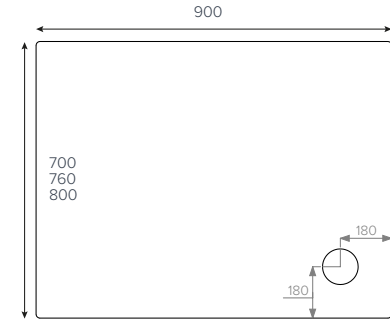

- Available in square, rectangle, quadrant and offset quadrant
- 39 size options
- Integrated 13mm tiling upstand option available
- 50mm waste outlet
- Supplied with leg set and easy-to-fit loose panels with unique fastening system
- **JTAnti-Slip™** available
- 25 year guarantee

JTMERLIN®
Square

- 700x700mm ■
- 760x760mm ■
- 800x800mm ■
- 900x900mm ■
- 1000x1000mm ■

JTMERLIN®
Rectangle

- 900x700mm ■
- 900x760mm ■
- 900x800mm ■

JTMERLIN®
Rectangle

- 1000x700mm ■
- 1000x760mm ■
- 1000x900mm ■

JTMERLIN®
Rectangle

- 800x700mm
- 1100x700mm
- 1100x760mm

JTMERLIN®
Rectangle

- 1000x800mm ■
- 1100x800mm ■

JTMERLIN®
Rectangle

- 1200x700mm ■
- 1200x760mm ■
- 1200x800mm ■
- 1200x900mm ■
- 1200x1000mm

JTMERLIN®
Rectangle

- 1400x800mm
- 1400x900mm ■
- 1500x760mm
- 1600x800mm
- 1700x700mm

JTMERLIN®
Quadrant

- 800x800mm ■
- 900x900mm ■
- 1000x1000mm ●

JTMERLIN®
Offset Quadrant

- 900x760mm
- 900x800mm
- 1000x800mm
- 1200x800mm
- 1200x900mm