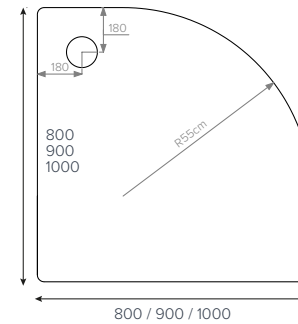

JTMERLIN®
Square

- 700x700mm ■
- 760x760mm ■
- 800x800mm ■
- 900x900mm ■
- 1000x1000mm ■

JTMERLIN®
Rectangle

- 900x700mm ■
- 900x760mm ■
- 900x800mm ■

JTMERLIN®
Rectangle

- 1000x700mm ■
- 1000x760mm ■
- 1000x900mm ■

JTMERLIN®
Rectangle

- 800x700mm
- 1100x700mm
- 1100x760mm

JTMERLIN®
Rectangle

- 1000x800mm ■
- 1100x800mm ■

JTMERLIN®
Rectangle

- 1200x700mm ■
- 1200x760mm ■
- 1200x800mm ■
- 1200x900mm ■
- 1200x1000mm

JTMERLIN®
Rectangle

- 1400x800mm
- 1400x900mm ■
- 1500x760mm
- 1600x800mm
- 1700x700mm

JTMERLIN®
Quadrant

- 800x800mm ■
- 900x900mm ■
- 1000x1000mm ●

JTMERLIN®
Offset Quadrant

- 900x760mm
- 900x800mm
- 1000x800mm
- 1200x800mm
- 1200x900mm