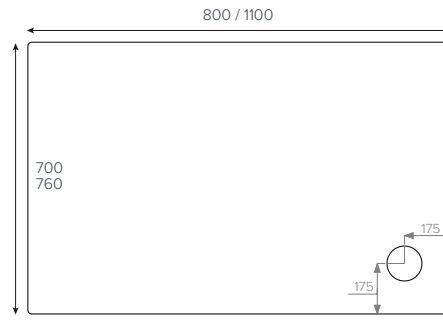

- 700x700mm ■
- 760x760mm ■
- 800x800mm ■
- 900x900mm ■
- 1000x1000mm ■

**JTULTRACAST®**  
Rectangle

- 900x700mm ■
- 900x760mm ■
- 900x800mm ■

**JTULTRACAST®**  
Rectangle

- 1000x700mm ■
- 1000x760mm ■
- 1000x900mm ■

**JTULTRACAST®**  
Rectangle

- 800x700mm
- 1100x700mm
- 1100x760mm

**JTULTRACAST®**  
Rectangle

- 1000x800mm ■
- 1100x800mm ■

**JTULTRACAST®**  
Rectangle

- 1200x700mm ■
- 1200x760mm ■
- 1200x800mm ■
- 1200x900mm ■
- 1200x1000mm

**JTULTRACAST®**  
Rectangle

- 1400x800mm
- 1400x900mm ■
- 1500x760mm
- 1600x800mm
- 1700x700mm

**JTULTRACAST®**  
Quadrant

- 800x800mm ■
- 900x900mm ■
- 1000x1000mm ●

**JTULTRACAST®**  
Offset Quadrant

- 900x760mm
- 900x800mm
- 1000x800mm
- 1200x800mm
- 1200x900mm