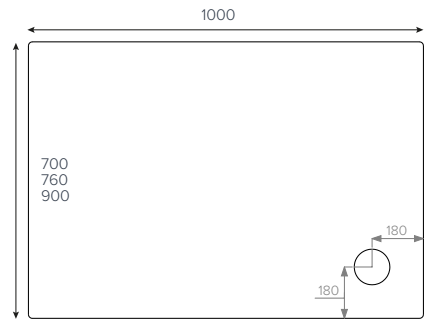

- Available in square, rectangle, quadrant and offset quadrant
- 39 size options
- Integrated 13mm tiling upstand option available
- 50mm waste outlet
- **JTAnti-Slip™** available
- 25 year guarantee

**JTULTRACAST®**  
Square

- 700x700mm ■
- 760x760mm ■
- 800x800mm ■
- 900x900mm ■
- 1000x1000mm ■

**JTULTRACAST®**  
Rectangle

- 900x700mm ■
- 900x760mm ■
- 900x800mm ■

**JTULTRACAST®**  
Rectangle

- 1000x700mm ■
- 1000x760mm ■
- 1000x900mm ■

**JTULTRACAST®**  
Rectangle

- 800x700mm
- 1100x700mm
- 1100x760mm

**JTULTRACAST®**  
Rectangle

- 1000x800mm ■
- 1100x800mm ■

**JTULTRACAST®**  
Rectangle

- 1200x700mm ■
- 1200x760mm ■
- 1200x800mm ■
- 1200x900mm ■
- 1200x1000mm

**JTULTRACAST®**  
Rectangle

- 1400x800mm
- 1400x900mm ■
- 1500x760mm
- 1600x800mm
- 1700x700mm

**JTULTRACAST®**  
Quadrant

- 800x800mm ■
- 900x900mm ■
- 1000x1000mm ●

**JTULTRACAST®**  
Offset Quadrant

- 900x760mm
- 900x800mm
- 1000x800mm
- 1200x800mm
- 1200x900mm