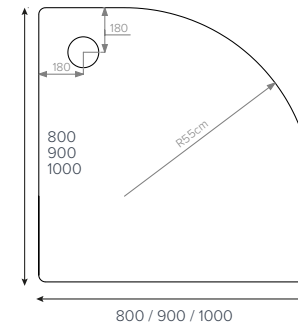

- 700x700mm ■
- 760x760mm ■
- 800x800mm ■
- 900x900mm ■
- 1000x1000mm ■

**JTULTRACAST®**  
Rectangle

- 900x700mm ■
- 900x760mm ■
- 900x800mm ■

**JTULTRACAST®**  
Rectangle

- 1000x700mm ■
- 1000x760mm ■
- 1000x900mm ■

**JTULTRACAST®**  
Rectangle

- 800x700mm
- 1100x700mm
- 1100x760mm

**JTULTRACAST®**  
Rectangle

- 1000x800mm ■
- 1100x800mm ■

**JTULTRACAST®**  
Rectangle

- 1200x700mm ■
- 1200x760mm ■
- 1200x800mm ■
- 1200x900mm ■
- 1200x1000mm

**JTULTRACAST®**  
Rectangle

- 1400x800mm
- 1400x900mm ■
- 1500x760mm
- 1600x800mm
- 1700x700mm

**JTULTRACAST®**  
Quadrant

- 800x800mm ■
- 900x900mm ■
- 1000x1000mm ●

**JTULTRACAST®**  
Offset Quadrant

- 900x760mm
- 900x800mm
- 1000x800mm
- 1200x800mm
- 1200x900mm