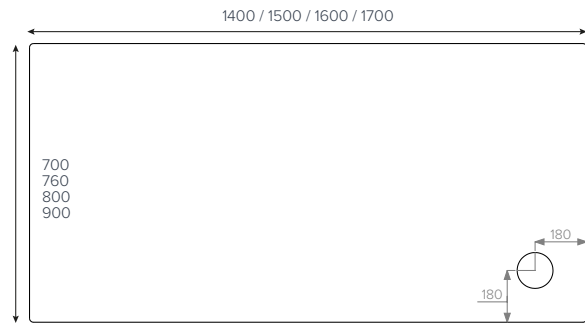

- 700x700mm ■
- 760x760mm ■
- 800x800mm ■
- 900x900mm ■
- 1000x1000mm ■

**JTULTRACAST®**  
Rectangle

- 900x700mm ■
- 900x760mm ■
- 900x800mm ■

**JTULTRACAST®**  
Rectangle

- 1000x700mm ■
- 1000x760mm ■
- 1000x900mm ■

**JTULTRACAST®**  
Rectangle

- 800x700mm
- 1100x700mm
- 1100x760mm

**JTULTRACAST®**  
Rectangle

- 1000x800mm ■
- 1100x800mm ■

**JTULTRACAST®**  
Rectangle

- 1200x700mm ■
- 1200x760mm ■
- 1200x800mm ■
- 1200x900mm ■
- 1200x1000mm

**JTULTRACAST®**  
Rectangle

- 1400x800mm
- 1400x900mm ■
- 1500x760mm
- 1600x800mm
- 1700x700mm

**JTULTRACAST®**  
Quadrant

- 800x800mm ■
- 900x900mm ■
- 1000x1000mm ●

**JTULTRACAST®**  
Offset Quadrant

- 900x760mm
- 900x800mm
- 1000x800mm
- 1200x800mm
- 1200x900mm