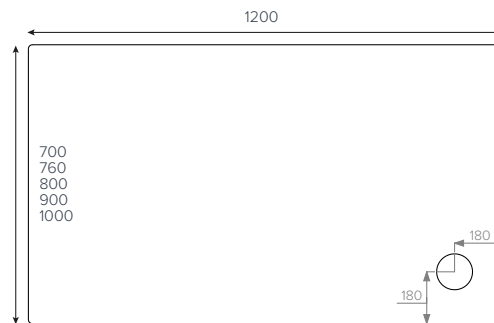

- Available in square, rectangle, quadrant and offset quadrant
- 39 size options
- Integrated 13mm tiling upstand option available
- 50mm waste outlet
- **JTAnti-Slip™** available
- 25 year guarantee

**JTULTRACAST®**  
Square

- 700x700mm ■
- 760x760mm ■
- 800x800mm ■
- 900x900mm ■
- 1000x1000mm ■

**JTULTRACAST®**  
Rectangle

- 900x700mm ■
- 900x760mm ■
- 900x800mm ■

**JTULTRACAST®**  
Rectangle

- 1000x700mm ■
- 1000x760mm ■
- 1000x900mm ■

**JTULTRACAST®**  
Rectangle

- 800x700mm
- 1100x700mm
- 1100x760mm

**JTULTRACAST®**  
Rectangle

- 1000x800mm ■
- 1100x800mm ■

**JTULTRACAST®**  
Rectangle

- 1200x700mm ■
- 1200x760mm ■
- 1200x800mm ■
- 1200x900mm ■
- 1200x1000mm

**JTULTRACAST®**  
Rectangle

- 1400x800mm
- 1400x900mm ■
- 1500x760mm
- 1600x800mm
- 1700x700mm

**JTULTRACAST®**  
Quadrant

- 800x800mm ■
- 900x900mm ■
- 1000x1000mm ●

**JTULTRACAST®**  
Offset Quadrant

- 900x760mm
- 900x800mm
- 1000x800mm
- 1200x800mm
- 1200x900mm