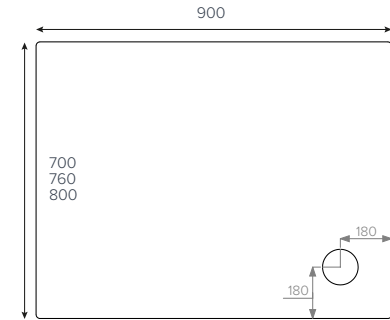

- Available in square, rectangle, quadrant and offset quadrant
- 39 size options
- Integrated 13mm tiling upstand option available
- 50mm waste outlet
- **JTAnti-Slip™** available
- 25 year guarantee

**JTULTRACAST®**  
Square

- 700x700mm ■
- 760x760mm ■
- 800x800mm ■
- 900x900mm ■
- 1000x1000mm ■

**JTULTRACAST®**  
Rectangle

- 900x700mm ■
- 900x760mm ■
- 900x800mm ■

**JTULTRACAST®**  
Rectangle

- 1000x700mm ■
- 1000x760mm ■
- 1000x900mm ■

**JTULTRACAST®**  
Rectangle

- 800x700mm
- 1100x700mm
- 1100x760mm

**JTULTRACAST®**  
Rectangle

- 1000x800mm ■
- 1100x800mm ■

**JTULTRACAST®**  
Rectangle

- 1200x700mm ■
- 1200x760mm ■
- 1200x800mm ■
- 1200x900mm ■
- 1200x1000mm

**JTULTRACAST®**  
Rectangle

- 1400x800mm
- 1400x900mm ■
- 1500x760mm
- 1600x800mm
- 1700x700mm

**JTULTRACAST®**  
Quadrant

- 800x800mm ■
- 900x900mm ■
- 1000x1000mm ●

**JTULTRACAST®**  
Offset Quadrant

- 900x760mm
- 900x800mm
- 1000x800mm
- 1200x800mm
- 1200x900mm