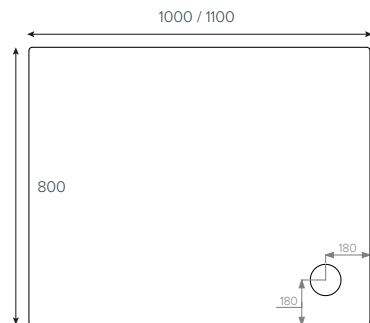

- Available in square, rectangle, quadrant and offset quadrant
- 39 size options
- Integrated 13mm tiling upstand option available
- 50mm waste outlet
- **JTAnti-Slip™** available
- 25 year guarantee

**JTULTRACAST®**  
Square

- 700x700mm ■
- 760x760mm ■
- 800x800mm ■
- 900x900mm ■
- 1000x1000mm ■

**JTULTRACAST®**  
Rectangle

- 900x700mm ■
- 900x760mm ■
- 900x800mm ■

**JTULTRACAST®**  
Rectangle

- 1000x700mm ■
- 1000x760mm ■
- 1000x900mm ■

**JTULTRACAST®**  
Rectangle

- 800x700mm
- 1100x700mm
- 1100x760mm

**JTULTRACAST®**  
Rectangle

- 1000x800mm ■
- 1100x800mm ■

**JTULTRACAST®**  
Rectangle

- 1200x700mm ■
- 1200x760mm ■
- 1200x800mm ■
- 1200x900mm ■
- 1200x1000mm

**JTULTRACAST®**  
Rectangle

- 1400x800mm
- 1400x900mm ■
- 1500x760mm
- 1600x800mm
- 1700x700mm

**JTULTRACAST®**  
Quadrant

- 800x800mm ■
- 900x900mm ■
- 1000x1000mm ●

**JTULTRACAST®**  
Offset Quadrant

- 900x760mm
- 900x800mm
- 1000x800mm
- 1200x800mm
- 1200x900mm