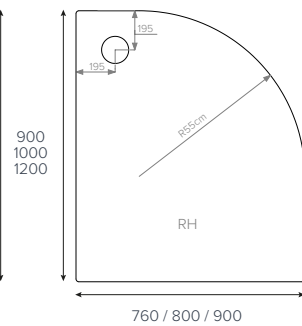

- 700x700mm ■
- 760x760mm ■
- 800x800mm ■
- 900x900mm ■
- 1000x1000mm ■

**JTULTRACAST®**  
Rectangle

- 900x700mm ■
- 900x760mm ■
- 900x800mm ■

**JTULTRACAST®**  
Rectangle

- 1000x700mm ■
- 1000x760mm ■
- 1000x900mm ■

**JTULTRACAST®**  
Rectangle

- 800x700mm
- 1100x700mm
- 1100x760mm

**JTULTRACAST®**  
Rectangle

- 1000x800mm ■
- 1100x800mm ■

**JTULTRACAST®**  
Rectangle

- 1200x700mm ■
- 1200x760mm ■
- 1200x800mm ■
- 1200x900mm ■
- 1200x1000mm

**JTULTRACAST®**  
Rectangle

- 1400x800mm
- 1400x900mm ■
- 1500x760mm
- 1600x800mm
- 1700x700mm

**JTULTRACAST®**  
Quadrant

- 800x800mm ■
- 900x900mm ■
- 1000x1000mm ●

**JTULTRACAST®**  
Offset Quadrant

- 900x760mm
- 900x800mm
- 1000x800mm
- 1200x800mm
- 1200x900mm