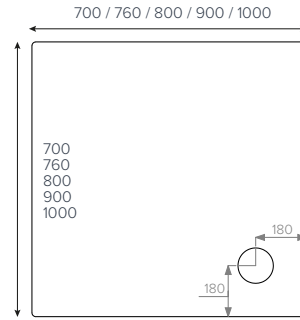

- Available in square, rectangle, quadrant and offset quadrant
- 39 size options
- Integrated 13mm tiling upstand option available
- 50mm waste outlet
- **JTAnti-Slip™** available
- 25 year guarantee

**JTULTRACAST®**  
Square

- 700x700mm ■
- 760x760mm ■
- 800x800mm ■
- 900x900mm ■
- 1000x1000mm ■

**JTULTRACAST®**  
Rectangle

- 900x700mm ■
- 900x760mm ■
- 900x800mm ■

**JTULTRACAST®**  
Rectangle

- 1000x700mm ■
- 1000x760mm ■
- 1000x900mm ■

**JTULTRACAST®**  
Rectangle

- 800x700mm
- 1100x700mm
- 1100x760mm

**JTULTRACAST®**  
Rectangle

- 1000x800mm ■
- 1100x800mm ■

**JTULTRACAST®**  
Rectangle

- 1200x700mm ■
- 1200x760mm ■
- 1200x800mm ■
- 1200x900mm ■
- 1200x1000mm

**JTULTRACAST®**  
Rectangle

- 1400x800mm
- 1400x900mm ■
- 1500x760mm
- 1600x800mm
- 1700x700mm

**JTULTRACAST®**  
Quadrant

- 800x800mm ■
- 900x900mm ■
- 1000x1000mm ●

**JTULTRACAST®**  
Offset Quadrant

- 900x760mm
- 900x800mm
- 1000x800mm
- 1200x800mm
- 1200x900mm