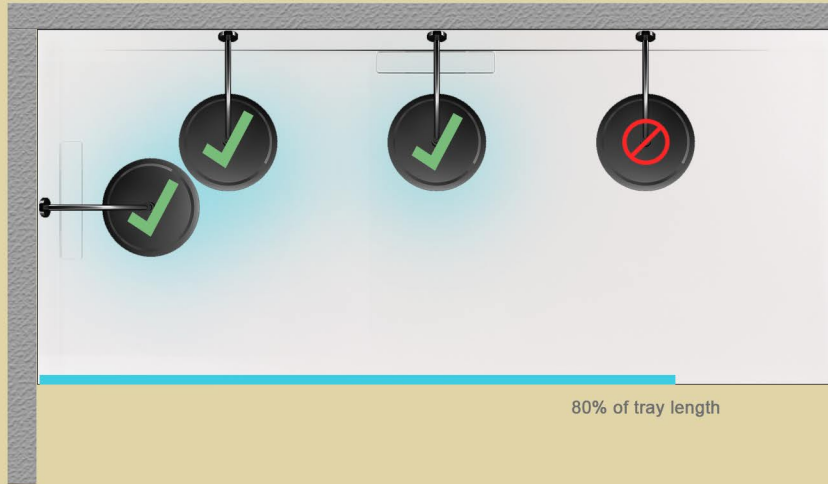

Walk In - Front and Side Enclosure

100% of tray width

100% of tray length

Walk In - Front Enclosure

100% of tray length

Walk In Corner - Front Enclosure

80% of tray length

Rectangle - Full Enclosure

100% of tray

Squares + Quads - Full Enclosure

100% of tray

WALL 

SHOWER TRAY 

ENCLOSURE 

SHOWER HEAD  Positions
 Correct Incorrect