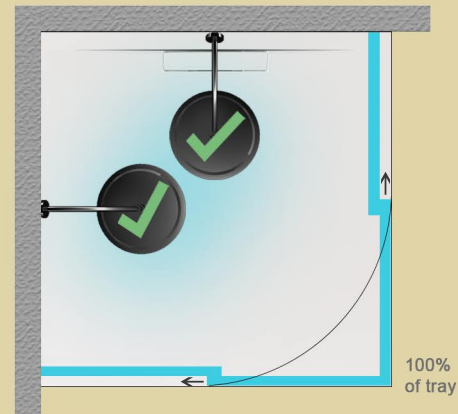

Walk In - Front and Side Enclosure

100% of tray width

100% of tray length

Walk In - Front Enclosure

100% of tray length

Walk In Corner - Front Enclosure

80% of tray length

Rectangle - Full Enclosure

100% of tray

Squares + Quads - Full Enclosure

100% of tray

WALL 

SHOWER TRAY 

ENCLOSURE 

SHOWER HEAD  Positions
 Correct Incorrect