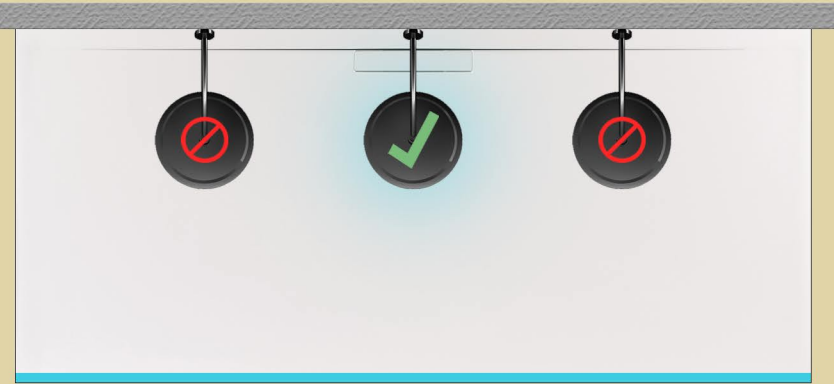

Walk In - Front and Side Enclosure

100% of tray width

100% of tray length

Walk In - Front Enclosure

100% of tray length

Walk In Corner - Front Enclosure

80% of tray length

Rectangle - Full Enclosure

100% of tray

Squares + Quads - Full Enclosure

100% of tray

WALL 

SHOWER TRAY 

ENCLOSURE 

SHOWER HEAD  Positions
 Correct Incorrect