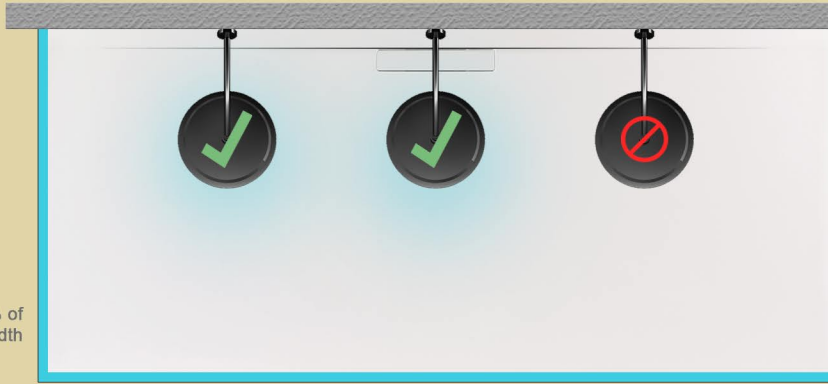

Walk In - Front and Side Enclosure

100% of tray width

100% of tray length

Walk In - Front Enclosure

100% of tray length

Walk In Corner - Front Enclosure

80% of tray length

Rectangle - Full Enclosure

100% of tray

Squares + Quads - Full Enclosure

100% of tray

WALL 

SHOWER TRAY 

ENCLOSURE 

SHOWER HEAD  Positions
 Correct Incorrect