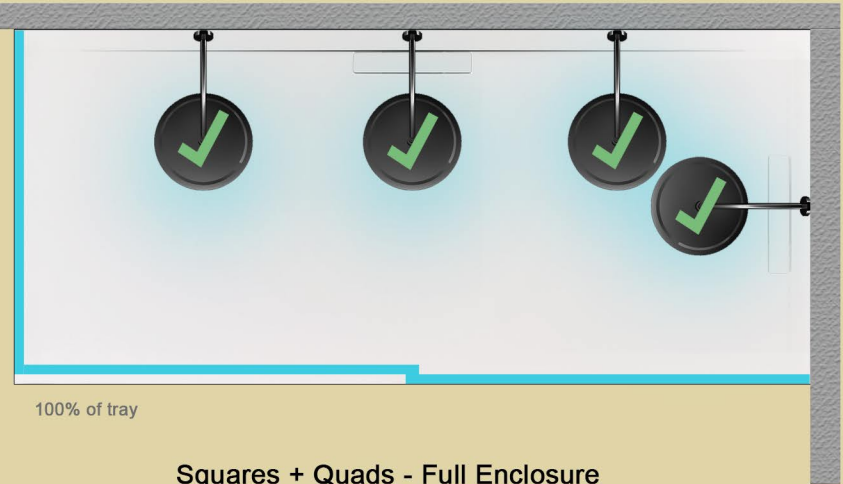

Walk In - Front and Side Enclosure

100% of tray width

100% of tray length

Walk In - Front Enclosure

100% of tray length

Walk In Corner - Front Enclosure

80% of tray length

Rectangle - Full Enclosure

100% of tray

Squares + Quads - Full Enclosure

100% of tray

WALL 

SHOWER TRAY 

ENCLOSURE 

SHOWER HEAD  Positions
 Correct Incorrect