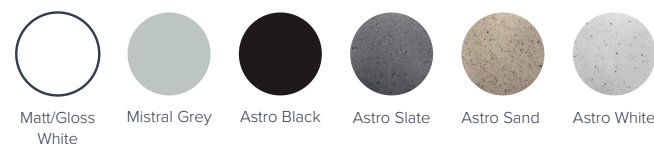

JTFUSION®

Colour availability

* Please check the radius on all quadrant enclosures for compatibility. When ordering offset quadrant shower trays please state left or right hand.

As our products are continually updated all details are subject to change without prior notice. The photographs included are for general guidance only and colours are limited to the restraints of the printing process. E&OE.